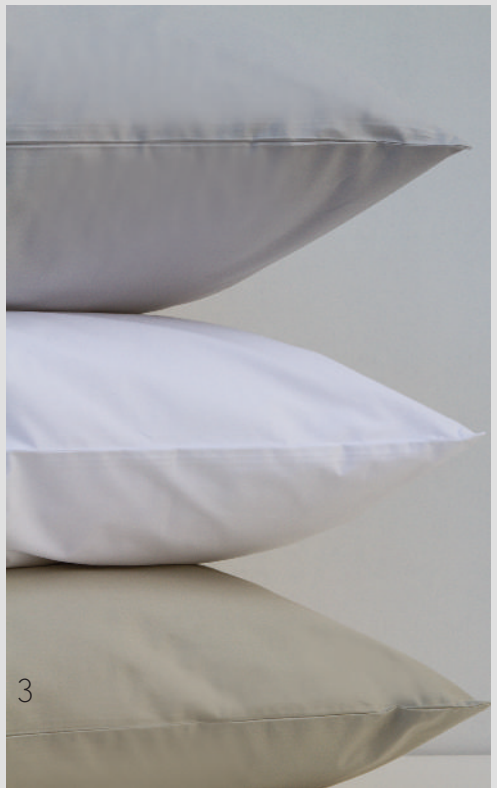

*1 Jacquard green mastic cotton
pillow cases 'Cernobbio'
Jacquard green mastic cotton
duvet 'Cernobbio'*

*2 Jacquard green mastic cotton
duvet 'Cernobbio' (detail)*

*3 Blue iceberg, white and green
mastic cotton pillow cases
'Maranello' (detail)*